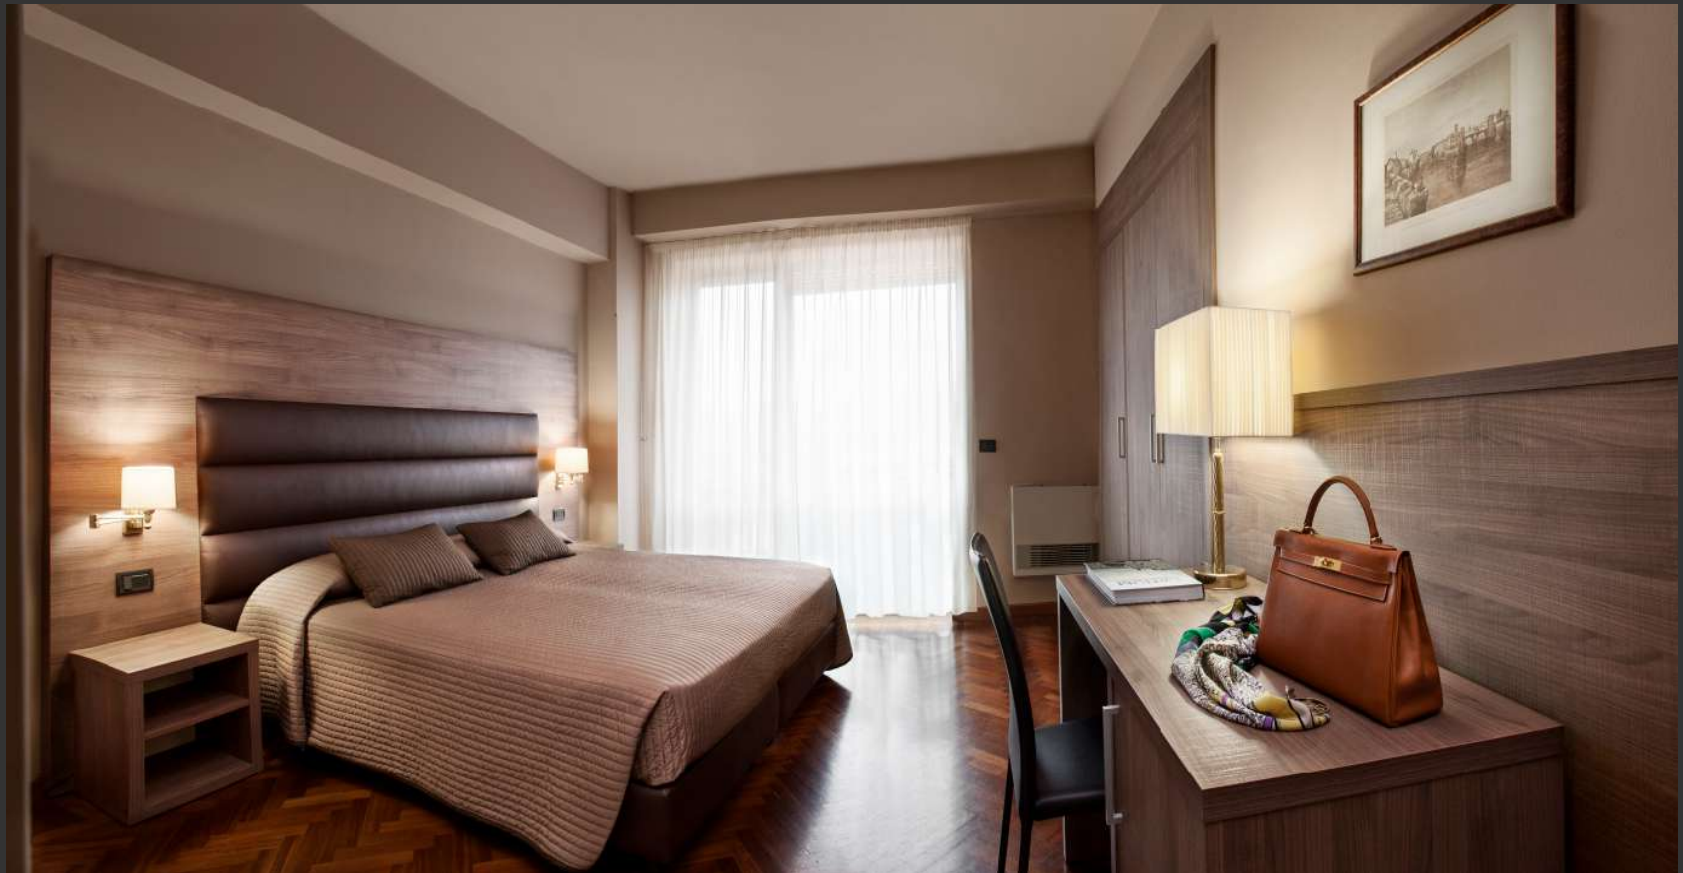

HOTEL PROJECT FOR ROOMS

MODERN STYLE ZEUS 38MM

TL 24 HEADBOARD WITH TECHNICAL SPACE
CM.300X7X180H

CS 04 NIGHT TABLE CM.44X42X50H

MODERN STYLE ZEUS 38MM

GI 05 BED SOMMIER-CSG-1

GI 02 SINGLE PADDED SOMMIER
CM.85X195X30H

MODERN STYLE ZEUS 38MM

WARDROBE IN NICHE WITH FRAME

- PR 203 18mm NICHE WARDROBE
CM.180X57X211H
- FRAME all around wardrobe on wall

WOOD COLOURS CHART

modello ZEUS

ROVERE CHIARO

ROVERE GRIGIO

LARICE SBIANCATO