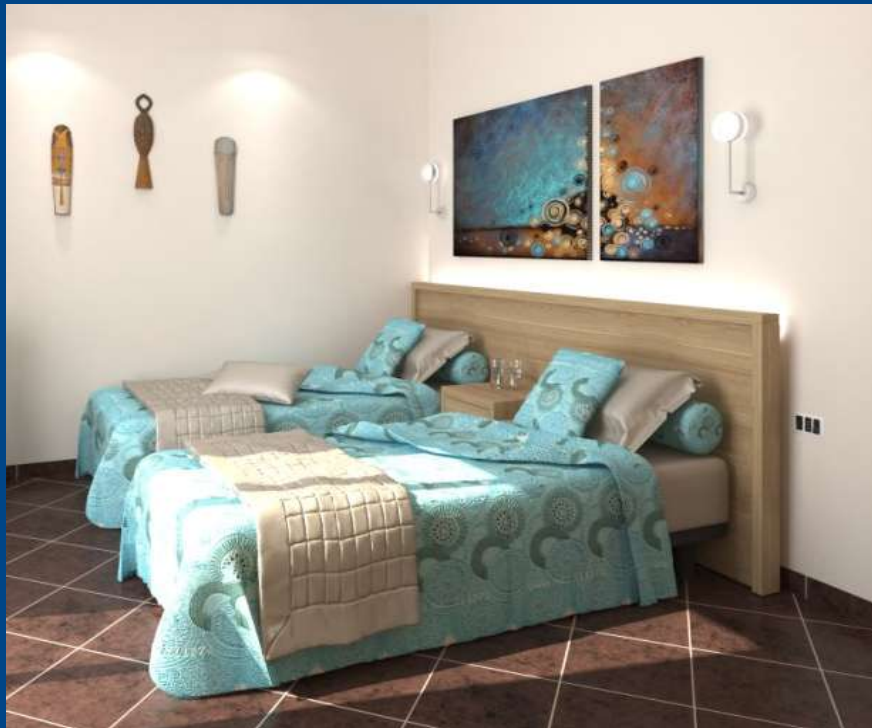

50 SINGLE BED APARTMENTS

MODERN STYLE ZEUS 38MM

BED ROOM-TWO SINGLE BEDS

TL 06 mod LINEAR HEADBOARD CM.280X7X120H

CS 03 NIGHT TABLES

modello ZEUS

MANIGLIA IN METALLO

POMO

APPENDIABITI

MODERN STYLE ZEUS 38MM

BED ROOM-TWO SINGLE BEDS

GM 02 SINGLE METAL BED WITH BEDSLATS

MT 02 SINGLE MATTRESS

WOOD COLOURS CHART

modello ZEUS

ROVERE CHIARO

NOCE

ROVERE GESSATO

MODERN STYLE ZEUS 38MM

BED ROOM-TWO SINGLE BEDS

PV 03 SUITCASE STAND cm. 80x29/57x79 H

WOOD COLOURS CHART

modello ZEUS

ROVERE CHIARO