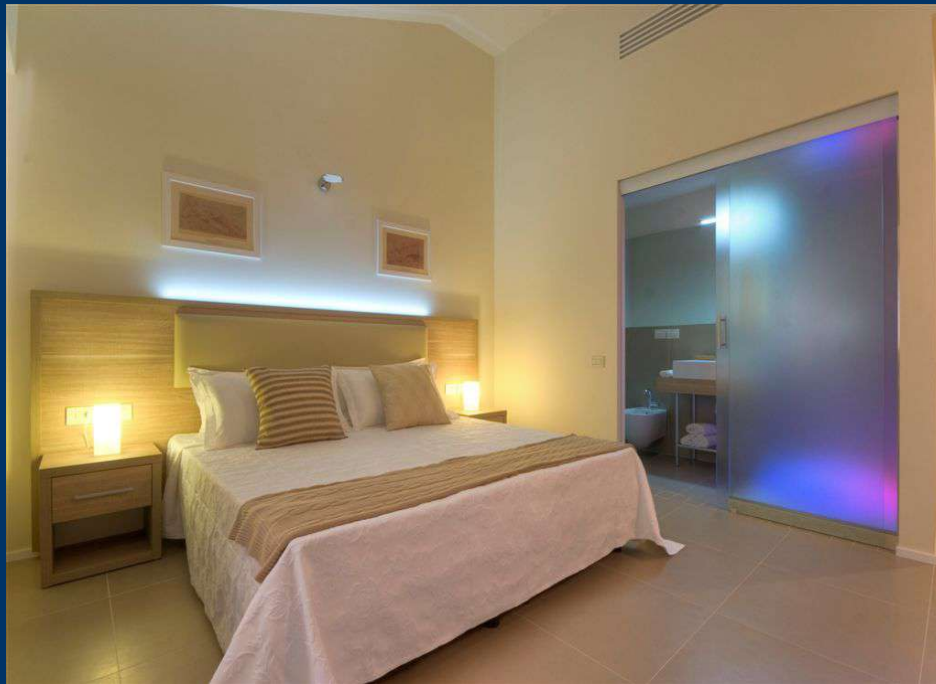

60 DOUBLE BED APARTMENTS

MODERN STYLE ZEUS 38MM

DOUBLE BED ROOM

TL 06 mod LINEAR HEADBOARD CM.280X7X120H

ACC 11 LAMPS GRADINO

CS 03 NIGHT TABLES

modello ZEUS

MANIGLIA IN METALLO

POMO

APPENDIABITI

MODERN STYLE ZEUS 38MM

DOUBLE BED ROOM

GM 04 DOUBLE METAL BED WITH BEDSLATS

MT 04 DOUBLE MATTRESS

WOOD COLOURS CHART

modello ZEUS

NOCE

ROVERE GESSATO

MODERN STYLE ZEUS 38MM

DOUBLE BED ROOM

SE 01 WOODEN CHAIR WITH SEAT
IN ECOLEATHER

WOOD COLOURS CHART

modello ZEUS

ROVERE CHIARO