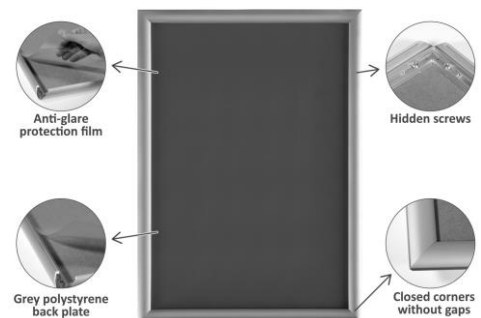

SPECIFICATIONS

- + Sleek design
- + Made of anodized aluminium with plastic back
- + Easy-Click System
- + Clear transparent anti-reflective cover foil that protects the poster against dirt and moisture
- + Fasteners are included