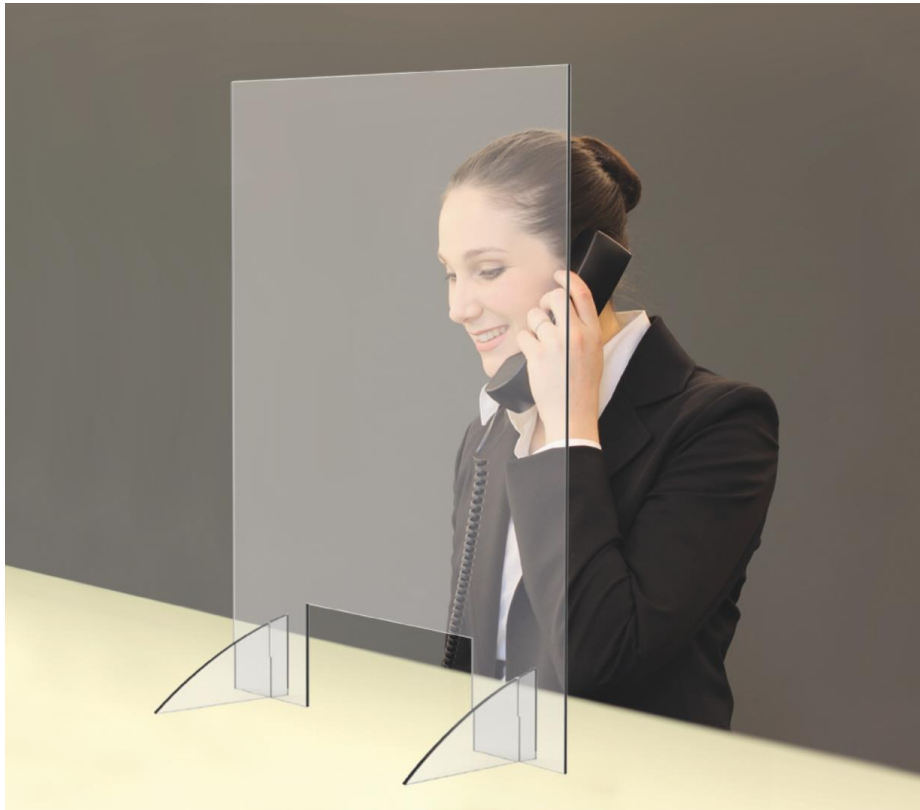

MOOR is a brand of Bentley Europe BV

PRODUCT SHEET

Easy Cash Desk Separator

4 mm – 600 x 900 mm W x H

SAFETY FOR YOU
AND YOUR GUEST

Item number **M3006**

Barcode **8713931370112**

SPECIFICATIONS