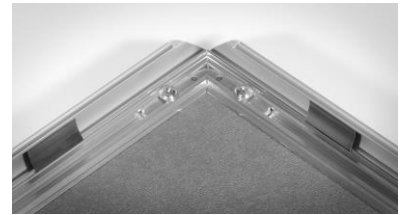

MIKE INTERIÖR
ALLT INOM OFFENTLIG MILJÖ

MIKE INTERIÖR AB Info@mikeinterior.se 076-393 40 50

MOOR is a brand of Bentley Europe BV

PRODUCT SHEET

SAFETY FOR YOU
AND YOUR GUEST

Display and sign holders

Snap frames (page 1 of 2)