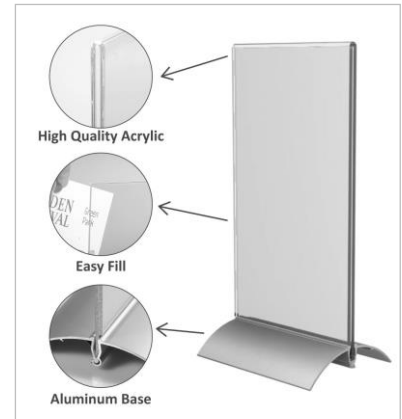

MIKE INTERIÖR
ALLT INOM OFFENTLIG MILJÖ
MIKE INTERIÖR AB Info@mikeinterior.se 076-393 40 50

MOOR is a brand of Bentley Europe BV

PRODUCT SHEET

SAFETY FOR YOU
AND YOUR GUEST

Display and sign holders

Display holder T standard and nameholder with aluminium base (page 2 of 2)