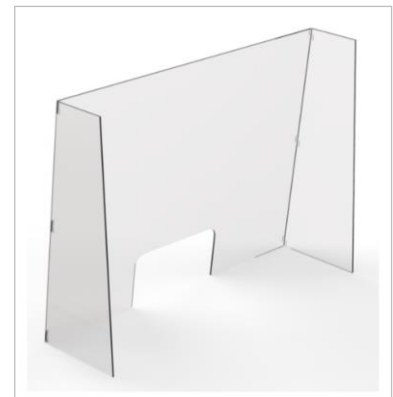

SAFETY FOR YOU
AND YOUR GUEST

Item number **M3010**

Barcode **8713931370211**