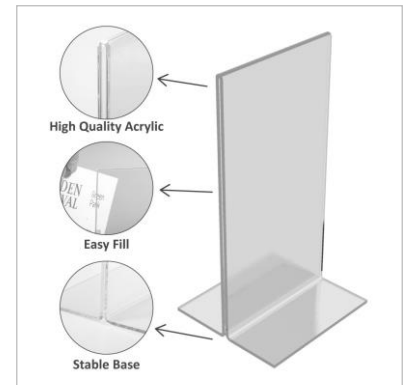

SAFETY FOR YOU
AND YOUR GUEST

LOGISTICAL INFORMATION

- **M3030** Portrait A4: weight 0,36 kg, 10 pc per crt; 720 p/pallet
- **M3031** Landscape A4: weight 0,38 kg, 10 pc per crt; 720 p/pallet
- **M3032** Portrait A5: weight 0,19 kg, 10 pc per crt; 1600 p/pallet
- **M3033** Portrait A6: weight 0,09 kg, 10 pc per crt; 2400 p/pallet
- **M3034** Portrait 90 x 60 mm: weight 0,03 kg, 10 pc per crt; 5000 p/pallet
- **M3035** Portrait A7: weight 0,03 kg, 10 pc per crt; 3000 p/pallet
- **M3036** Portrait A3: weight 1 kg, 10 pc per crt; 280 p/pallet
- **M3037** Portrait A4 + business card holder: weight 0,37 kg, 10 pc per crt; 300 p/pallet

SPECIFICATIONS

- + Sleek design
- + Solid acrylic against scratches and breakage
- + 2 mm thick acrylic
- + Easy and quick to install and clean
- + Can be placed anywhere for any purpose
- + Double-sided acrylic display