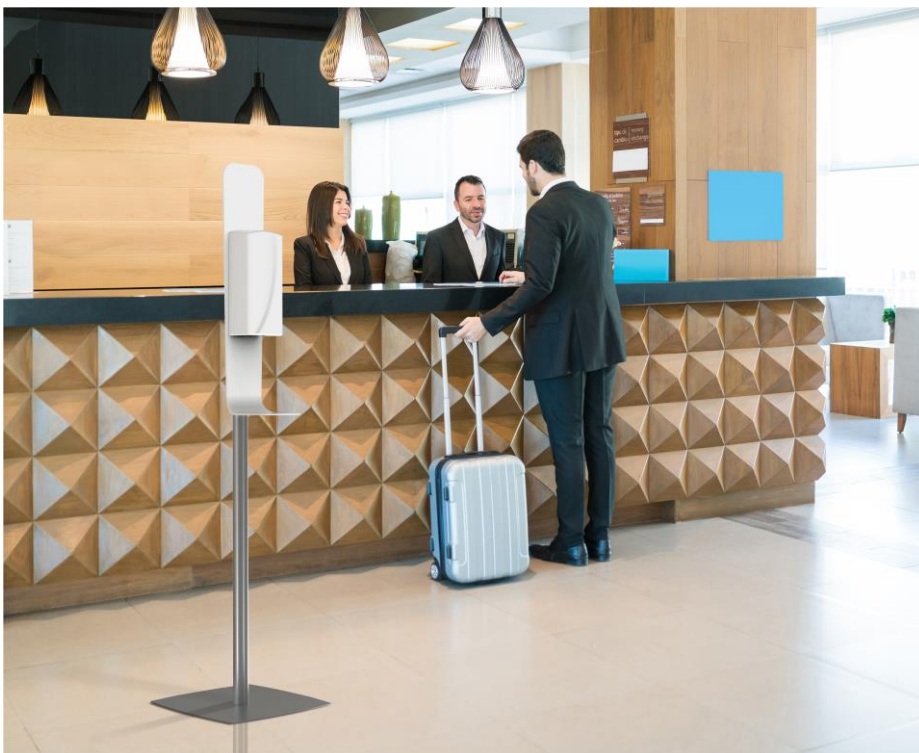

SAFETY FOR YOU
AND YOUR GUEST

MIKE INTERIÖR
ALLT INOM OFFENTLIG MILJÖ
MIKE INTERIÖR AB Info@mikeinterior.se 076-393 40 50

MOOR is a brand of Bentley Europe BV

PRODUCT SHEET

Touch Free Sanitizing Station

Incl. automatic gel dispenser