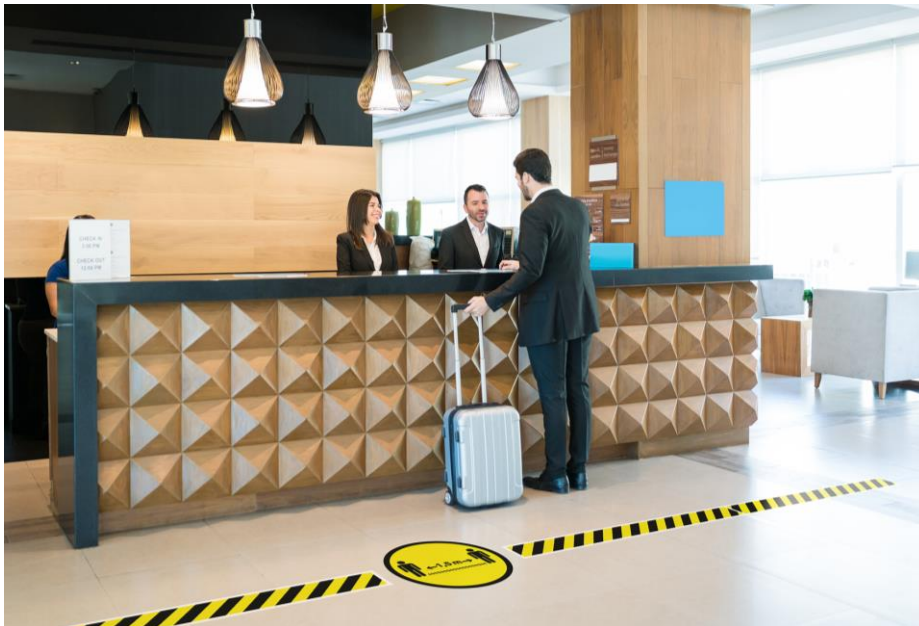

PRODUCT SHEET

Indication stickers

Stickers for indication and position

SPECIFICATIONS

- + Easy and quick to install on all flat surfaces
- + Scratch and UV resistant
- + Anti-slip vinyl top layer
- + Clear indication distance and position
- + Stickers sold in multipack

Available in different sizes and colours:

- **M3056** Floor sticker 30 cm round yellow/black
- **M3057** Floor sticker 30 cm round light grey/black
- **M3058** Floor sticker 40 x 15 cm yellow/black
- **M3059** Floor sticker 40 x 15 cm grey/black
- **M3060** Floor sticker 26 x 21 cm feet 2 x yellow/black
- **M3061** Floor sticker 26 x 21 cm feet 2 x light grey/black
- **M3062** Floor sticker arrow 20 x 20 cm yellow/black
- **M3062** Floor sticker arrow 20 x 20 cm light grey/black
- **M3064** Floor sticker straight line 7,5 x 85 cm yellow/black
- **M3065** Floor sticker straight line 7,5 x 85 cm light grey/black

SAFETY FOR YOU
AND YOUR GUEST