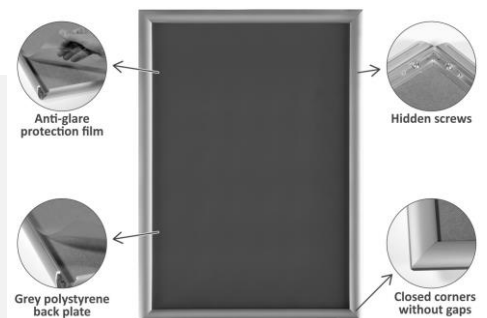

LOGISTICAL INFORMATION

- **M3014** A4 20 mm, weight 0,48 kg; 10 p/crt; 320 p/pallet
- **M3015** A4 25 mm, weight 0,48 kg; 10 p/crt; 560 p/pallet
- **M3016** A3 20 mm, weight 0,90 kg; 10 p/crt; 240 p/pallet
- **M3017** A3 25 mm, weight 0,70 kg; 10 p/crt; 240 p/pallet
- **M3018** A2 25 mm, weight 1,12 kg; 10 p/crt; 110 p/pallet
- **M3019** A1 32 mm, weight 2,35 kg; 10 p/crt; 50 p/pallet
- **M3020** A0 32 mm, weight 5,33 kg; 10 p/crt; 20 p/pallet
- **M3021** B2 50 x 70 cm 32 mm, weight 1,82 kg; 10 p/crt; 80 p/pallet
- **M3022** B1 70 x 100 cm 32 mm, weight 3 kg; 5 p/crt; 35 p/pallet
- **M3023** A5 20 mm, weight 0,3 kg; 10 p/crt; 480 p/pallet
- **M3024** B2 50 x 70 cm 25 mm, weight 1,42 kg; 10 p/crt; 100 p/pallet
- **M3025** A1 25 mm, weight 1,88 kg; 10 p/crt; 50 p/pallet
- **M3026** A5 25 mm, weight 0,33 kg; 10 p/crt; 480 p/pallet
- **M3027** A2 32 mm, weight 1,45 kg; 10 p/crt; 100 p/pallet
- **M3028** A425 mm Red, weight 0,48 kg; 10 p/crt; 560 p/pallet
- **M3029** A4 25 mm Black, weight 0,48 kg; 10 p/crt; 560 p/pallet