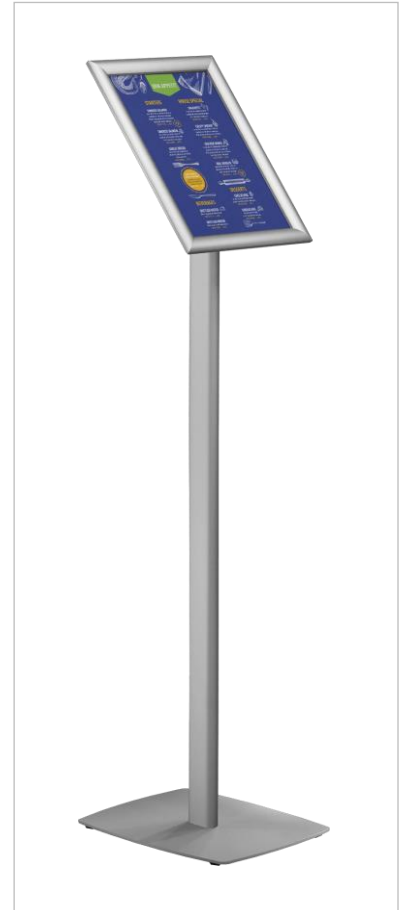

MIKE INTERIÖR
ALLT INOM OFFENTLIG MILJÖ
MIKE INTERIÖR AB Info@mikeinterior.se 076-393 40 50

MOOR is a brand of Bentley Europe BV