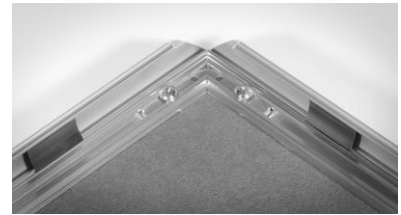

MIKE INTERIÖR
ALLT INOM OFFENTLIG MILJÖ
MIKE INTERIÖR AB Info@mikeinterior.se 076-393 40 50

MOOR is a brand of Bentley Europe BV

PRODUCT SHEET

SAFETY FOR YOU
AND YOUR GUEST

Display and sign holders

Snap frames (page 2 of 2)