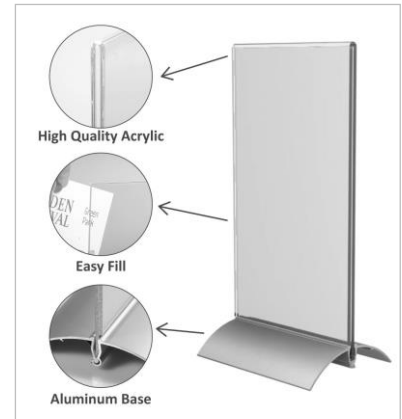

MIKE INTERIÖR
ALLT INOM OFFENTLIG MILJÖ
MIKE INTERIÖR AB Info@mikeinterior.se 076-393 40 50

MOOR is a brand of Bentley Europe BV

PRODUCT SHEET

SAFETY FOR YOU
AND YOUR GUEST

Display and sign holders

Display holder T standard and nameholder with aluminium base (page 1 of 2)

SPECIFICATIONS

- + Sleek design
- + Solid acrylic against scratches and breakage
- + 2 mm thick acrylic
- + Easy and quick to install and clean
- + Double-sided acrylic display
- + Can be placed anywhere for any purpose
- + High quality aluminium base