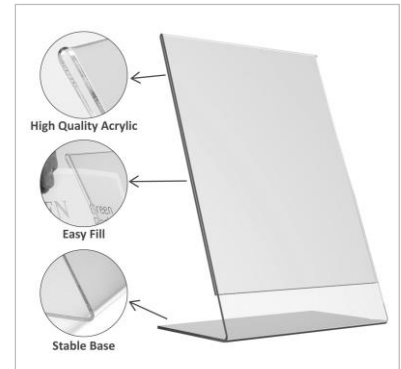

Available in different sizes:

- **M3030** Portrait A4
- **M3031** Landscape A4
- **M3032** Portrait A5
- **M3033** Portrait A6
- **M3034** Portrait 90 x 60 mm
- **M3035** Portrait A7
- **M3036** Portrait A3
- **M3037** Portrait A4+ business card holder

SAFETY FOR YOU
AND YOUR GUEST

LOGISTICAL INFORMATION

- **M3030** Portrait A4: weight 0,36 kg, 10 pc per crt; 720 p/pallet
- **M3031** Landscape A4: weight 0,38 kg, 10 pc per crt; 720 p/pallet
- **M3032** Portrait A5: weight 0,19 kg, 10 pc per crt; 1600 p/pallet
- **M3033** Portrait A6: weight 0,09 kg, 10 pc per crt; 2400 p/pallet
- **M3034** Portrait 90 x 60 mm: weight 0,03 kg, 10 pc per crt; 5000 p/pallet
- **M3035** Portrait A7: weight 0,03 kg, 10 pc per crt; 3000 p/pallet
- **M3036** Portrait A3: weight 1 kg, 10 pc per crt; 280 p/pallet
- **M3037** Portrait A4 + business card holder: weight 0,37 kg, 10 pc per crt; 300 p/pallet